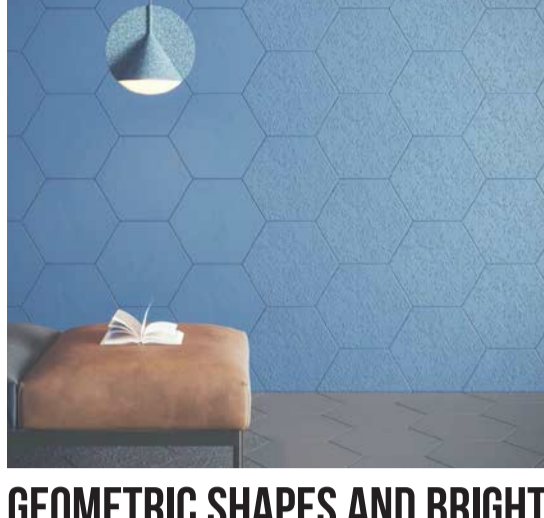

BIANCHI & VALSESIA

COLOURS & SHAPES

GEOMETRIC SHAPES AND BRIGHT COLOURS APPEAL TO DESIGN AND MODERN ENVIRONMENTS

THE INTERIOR LIVING IS CUSTOMIZED THROUGH THE INFINITE COMBINATION OF DIFFERENT COLOURS

MATERIALS

A LONG-LASTING AND AESTHETICALLY IMMORTAL SURFACE DUE TO A GREAT ATTENTION TO DETAILS AND TO THE USE OF INNOVATIVE MATERIALS

& LIGHT

3D TECHNOLOGY TO DEVELOP THE RELATIONSHIP BETWEEN LIGHT AND SHADOW

MONOCHROME AND OLD-FASHIONED SHAPES REINTERPRETED BY AN OLD TECHNIQUE: