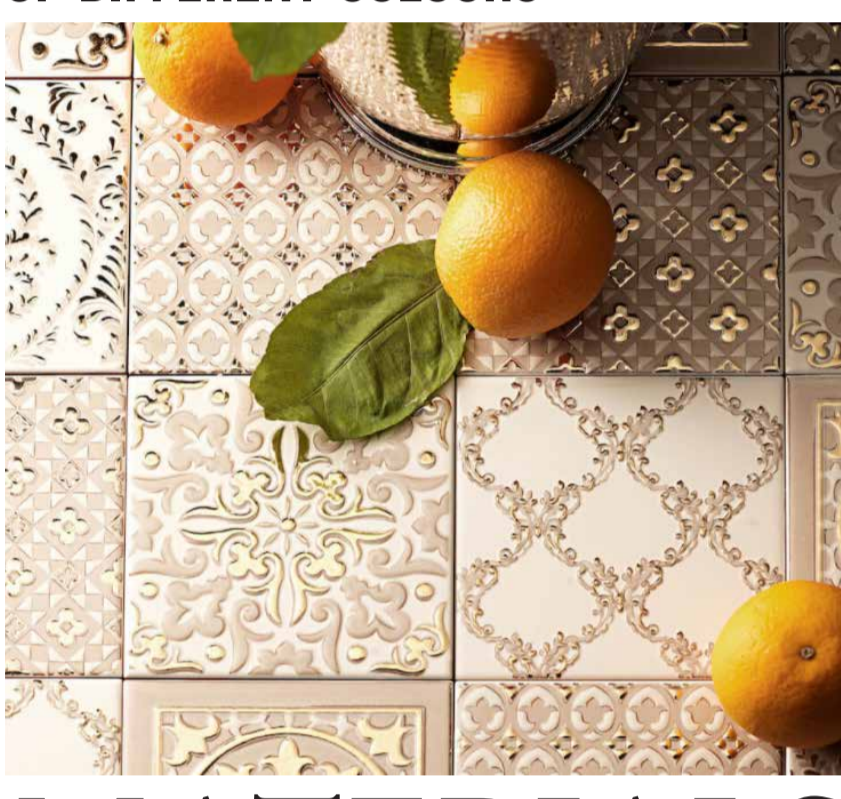

BIANCHI & VALSESIA

COLOURS & SHAPES

GEOMETRIC SHAPES AND BRIGHT COLOURS APPEAL TO DESIGN AND MODERN ENVIRONMENTS

THE INTERIOR LIVING IS CUSTOMIZED THROUGH THE INFINITE COMBINATION OF DIFFERENT COLOURS

MATERIALS

A LONG-LASTING AND AESTHETICALLY IMMORTAL SURFACE DUE TO A GREAT ATTENTION TO DETAILS AND TO THE USE OF INNOVATIVE MATERIALS

& LIGHT

3D TECHNOLOGY TO DEVELOP THE RELATIONSHIP BETWEEN LIGHT AND SHADOW

MONOCHROME AND OLD-FASHIONED SHAPES REINTERPRETED BY AN OLD TECHNIQUE:

MOSAIC