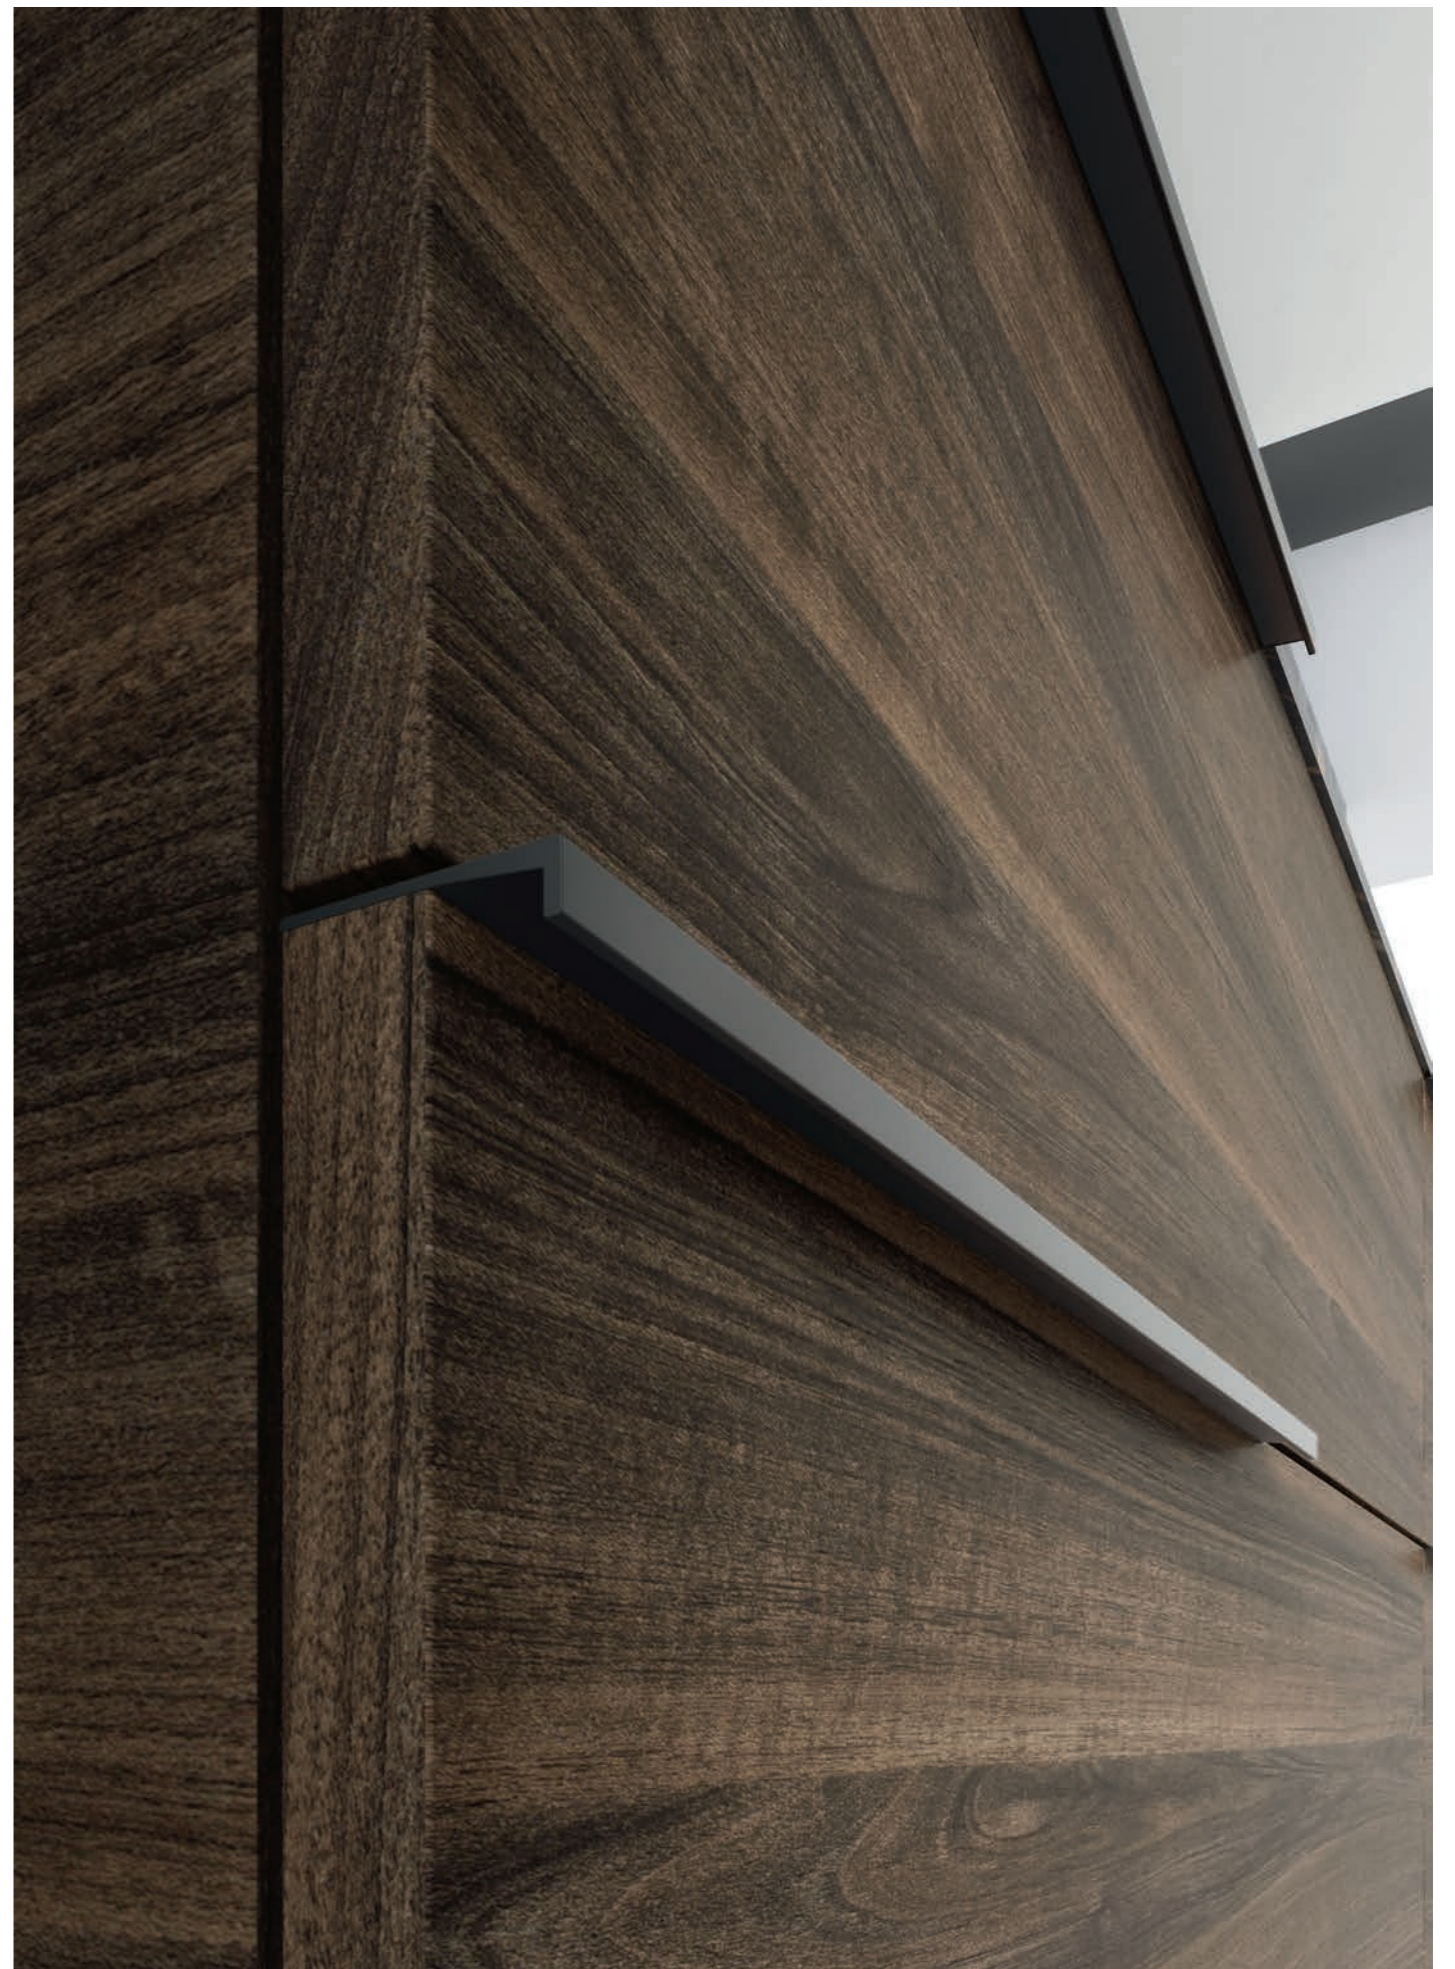

# BATHROOM SPACE

2020  
/21

\_Details

Bianchi & Valsesia

Contemporaneity, functionality and essentiality \_01

Modernity, versatility and customisation \_03

Modernity, versatility and customisation \_03

Depth, sophistication and balance \_04